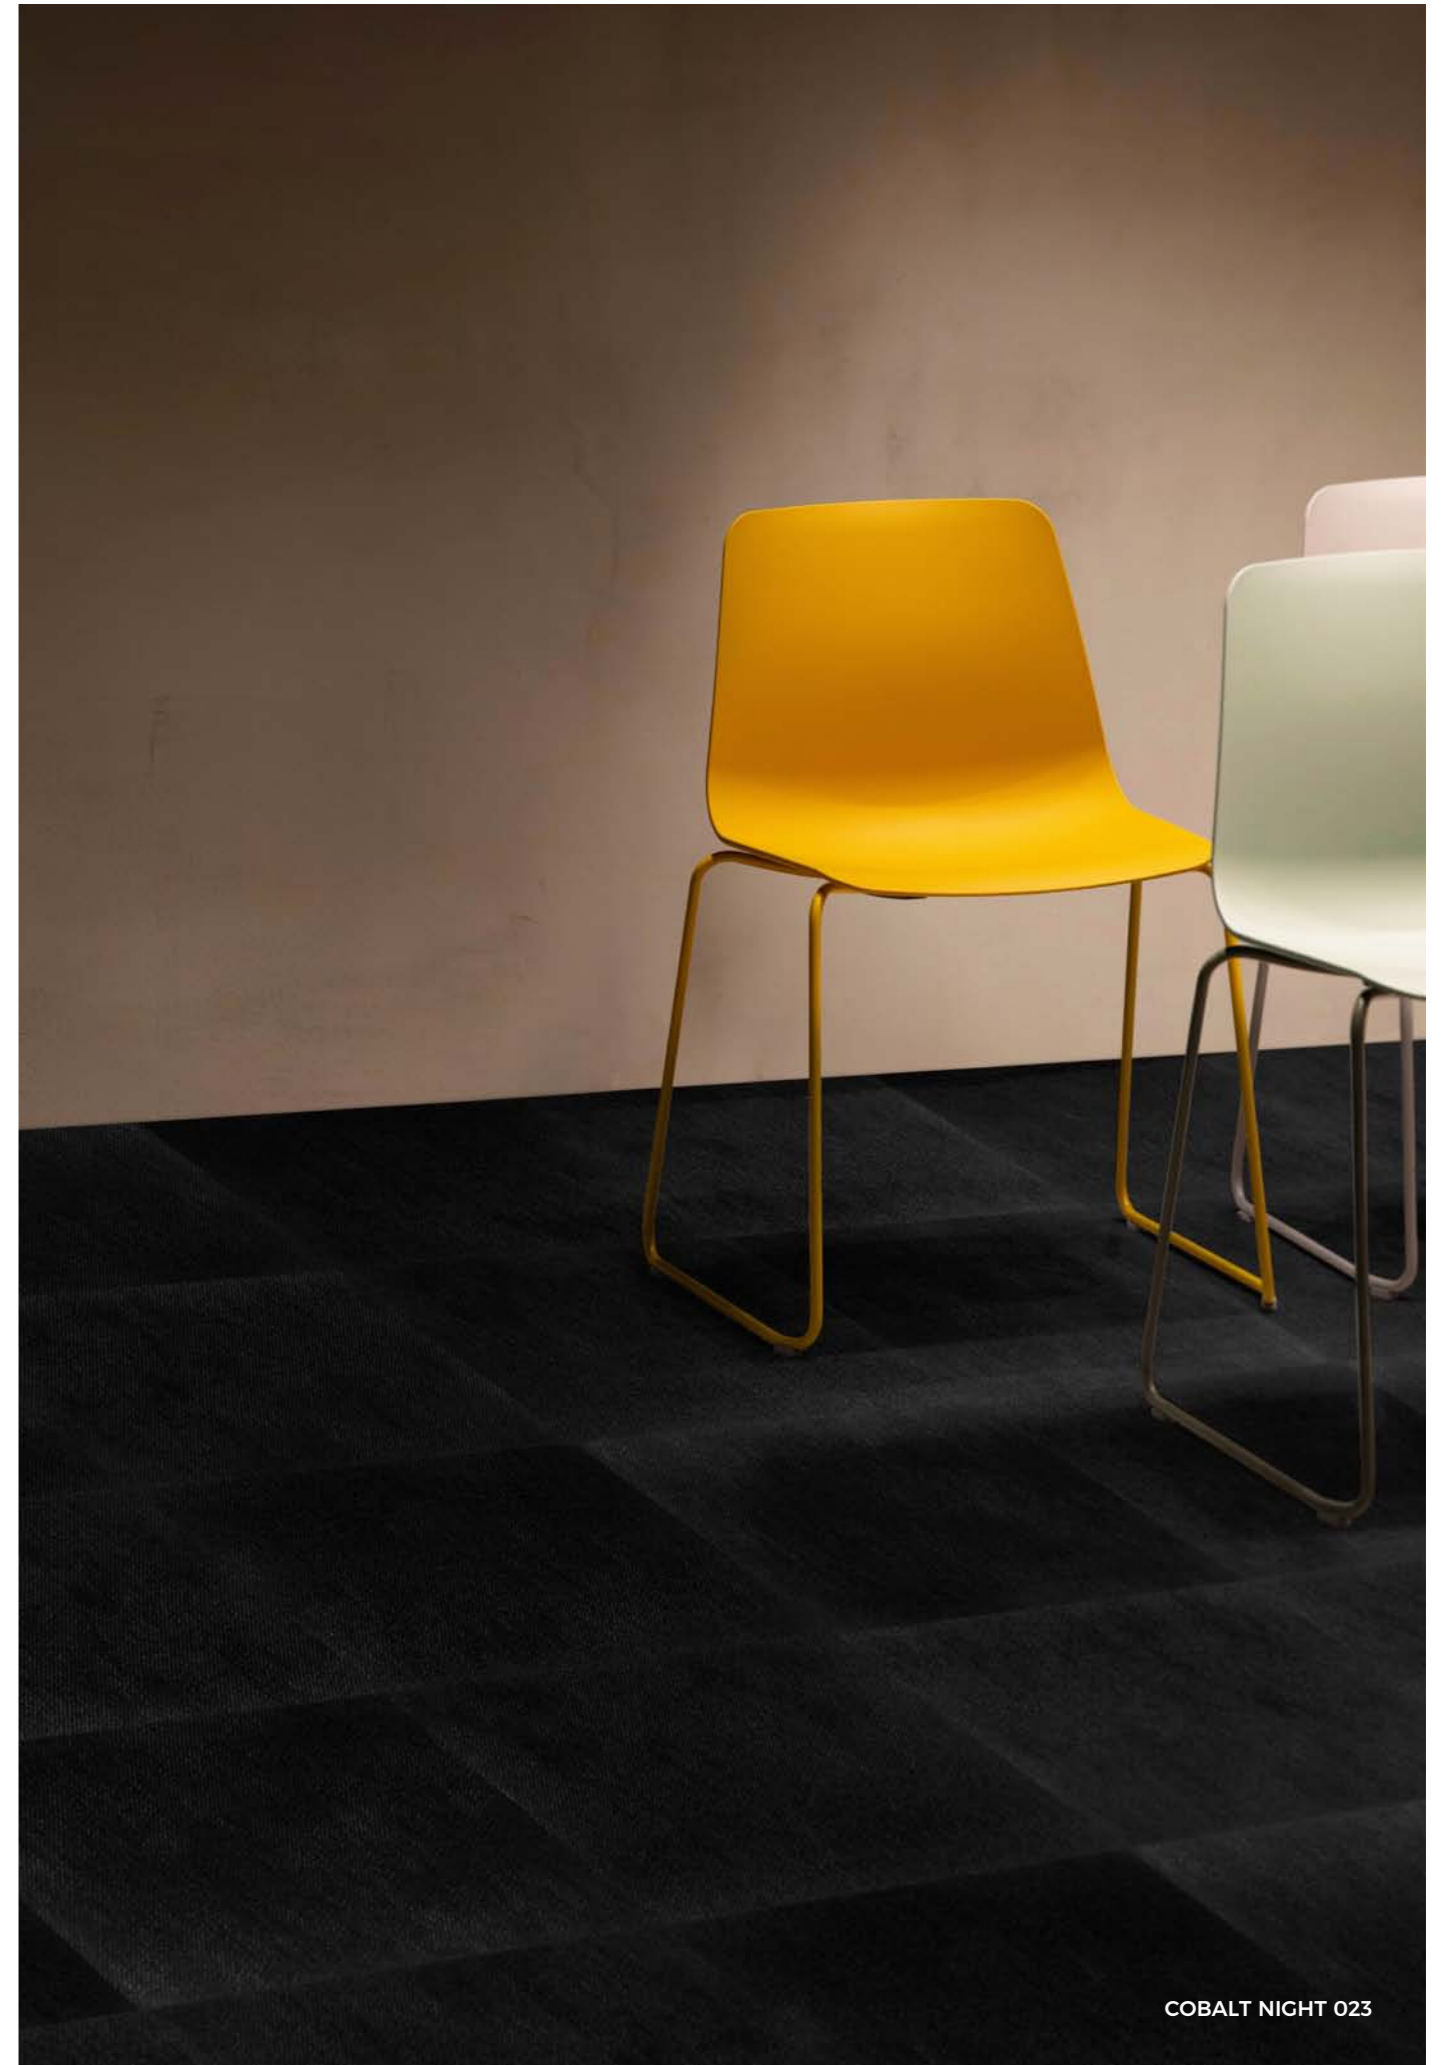

COBALT NIGHT 023